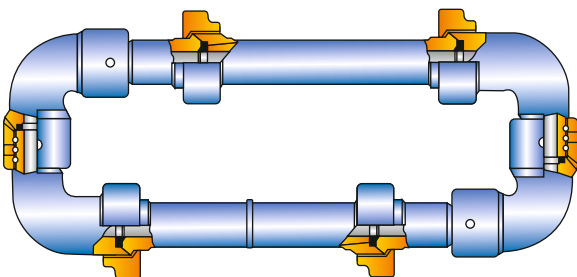

CEMENTING AND CIRCULATING HOSES

4. INTEGRAL UNION ENDS

UNION	1 NO.	2 NOS.	2 NOS.	1 NO.	4 NOS.	4 NOS.
SWIVEL JOINT (UNION ENDS)	STYLE-50 (1 NO) STYLE- 10 (1 NO)	STYLE- 50 (2 NOS.)	STYLE-10 (2 NOS.)	STYLE-10 (2 NOS.)	STYLE-50 (2 NOS.)	STYLE-10 (2 NOS.)
MODEL NUMBER	PLSCCH-50-1-10- 1-1U-I	PLSCCH-50-2-2U-I	PLSCCH-10-2-2U-I	PLSCCH-10-2-1U-I	PLSCCH-50-2-4U-I	PLSCCH-10-2-4U-I

CONFIGURATION OF INTEGRAL UNION END MODELS

MODEL NUMBER: PLSCCH-50-1-10-1-1U-I

MODEL NUMBER: PLSCCH-50-2-2U-I

MODEL NUMBER: PLSCCH-10-2-2U-I

MODEL NUMBER: PLSCCH-10-2-1U-I

MODEL NUMBER: PLSCCH-50-2-4U-I

MODEL NUMBER: PLSCCH-10-2-4U-I