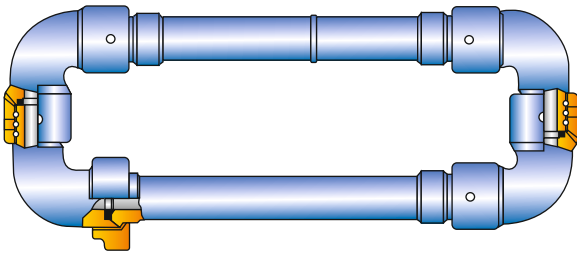

CEMENTING AND CIRCULATING HOSES

4. INTEGRAL UNION ENDS

UNION	1 NO.	2 NOS.	2 NOS.	1 NO.	4 NOS.	4 NOS.
SWIVEL JOINT (UNION ENDS)	STYLE-50 (1 NO) STYLE- 10 (1 NO)	STYLE- 50 (2 NOS.)	STYLE-10 (2 NOS.)	STYLE-10 (2 NOS.)	STYLE-50 (2 NOS.)	STYLE-10 (2 NOS.)
MODEL NUMBER	PLSCCH-50-1-10- 1-1U-I	PLSCCH-50-2-2U-I	PLSCCH-10-2-2U-I	PLSCCH-10-2-1U-I	PLSCCH-50-2-4U-I	PLSCCH-10-2-4U-I

CONFIGURATION OF INTEGRAL UNION END MODELS

MODEL NUMBER: PLSCCH-50-1-10-1-1U-I

MODEL NUMBER: PLSCCH-50-2-2U-I

MODEL NUMBER: PLSCCH-10-2-2U-I

MODEL NUMBER: PLSCCH-10-2-1U-I

MODEL NUMBER: PLSCCH-50-2-4U-I

MODEL NUMBER: PLSCCH-10-2-4U-I