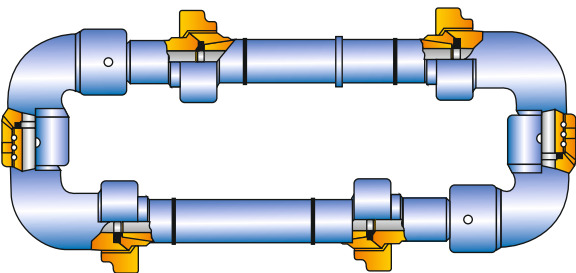

CONFIGURATION OF WELDED END MODELS

MODEL NUMBER: PLSCCH-50-2-4U-W