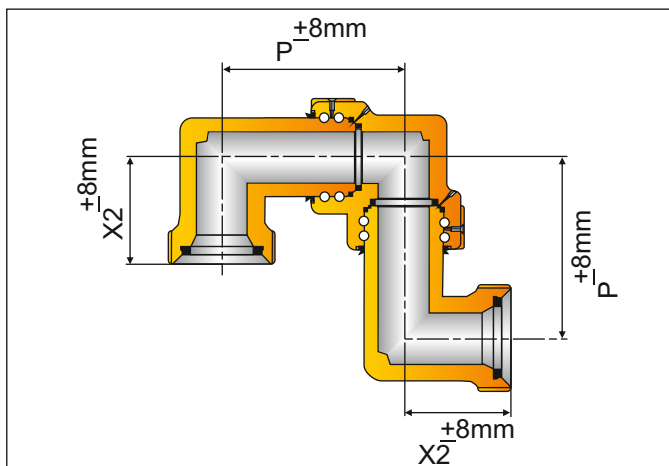

SHORT SWEEP SWIVEL JOINT (BASIC DIMENSIONS) STYLE-70

STYLE - 70 SHORT SWEEP SWIVEL JOINT

END CONNECTION = LP THREAD

MODEL:- PSSSJ - 70T

SIZE	P (MM)	P (INCH)	R (MM)	R (INCH)	WT. (LBSF)	WT. (KGF)
1"	108	4.25	70	2.75	10.0	4.4
1 1/2"	110	4.33	90	3.54	15.4	7.0
2"	152	5.98	110	4.33	35.0	15.85
2 1/2"	195	7.67	130	5.11	48.5	22.0
3"	202	7.95	110	4.33	73.0	33.0
4"	260	10.23	130	5.11	116.0	52.5

STYLE - 70 SHORT SWEEP SWIVEL JOINT

END CONNECTION = UNION (M X M) FIG.602/1002/1502

MODEL:- PSSSJ - 70MM

SIZE	P (MM)	P (INCH)	X2 (MM)	X2 (INCH)	WT. (LBSF)	WT. (KGF)
1"	108	4.25	118	4.65	14.0	6.3
1 1/2"	110	4.33	121	4.75	20.3	9.2
2"	152	5.98	150	5.90	43.0	19.5
2 1/2"	195	7.67	182	7.16	63.5	28.8
3"	202	7.95	220	8.66	106.0	48.0
4"	260	10.23	252	9.92	158.0	71.7

STYLE - 70 SHORT SWEEP SWIVEL JOINT

END CONNECTION = UNION (F X F) FIG.602/1002/1502

MODEL:- PSSSJ - 70FF

SIZE	P (MM)	P (INCH)	X2 (MM)	X2 (INCH)	WT. (LBSF)	WT. (KGF)
1"	108	4.25	118	4.65	6.94	3.15
1 1/2"	110	4.33	121	4.75	21.60	9.80
2"	152	5.98	150	5.90	50.26	22.8
2 1/2"	195	7.67	182	7.16	66.13	30.0
3"	202	7.95	220	8.66	104.7	47.5
4"	260	10.23	252	9.92	160.5	72.8

STYLE - 70 SHORT SWEEP SWIVEL JOINT

END CONNECTION = UNION (M X F) FIG.602/1002/1502

MODEL:- PSSSJ - 70MF

SIZE	P (MM)	P (INCH)	X2 (MM)	X2 (INCH)	WT. (LBSF)	WT. (KGF)
1"	108	4.25	118	4.65	15.0	6.8
1 1/2"	110	4.33	121	4.75	23.0	10.4
2"	152	5.98	150	5.90	58.0	26.2
2 1/2"	195	7.67	182	7.16	71.0	32.2
3"	202	7.95	220	8.66	103.0	46.7
4"	260	10.23	252	9.92	163.0	74.0