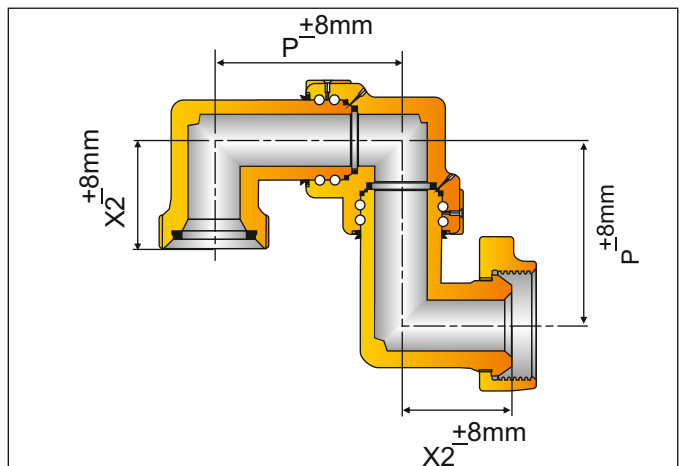

SHORT SWEEP SWIVEL JOINT (BASIC DIMENSIONS) STYLE-70

STYLE - 70 SHORT SWEEP SWIVEL JOINT

END CONNECTION = LP THREAD

MODEL:- PSSSJ - 70T

SIZE	P (MM)	P (INCH)	R (MM)	R (INCH)	WT. (LBSF)	WT. (KGF)
1"	108	4.25	70	2.75	10.0	4.4
1 1/2"	110	4.33	90	3.54	15.4	7.0
2"	152	5.98	110	4.33	35.0	15.85
2 1/2"	195	7.67	130	5.11	48.5	22.0
3"	202	7.95	110	4.33	73.0	33.0
4"	260	10.23	130	5.11	116.0	52.5

STYLE - 70 SHORT SWEEP SWIVEL JOINT

END CONNECTION = UNION (M X M) FIG.602/1002/1502

MODEL:- PSSSJ - 70MM

SIZE	P (MM)	P (INCH)	X2 (MM)	X2 (INCH)	WT. (LBSF)	WT. (KGF)
1"	108	4.25	118	4.65	14.0	6.3
1 1/2"	110	4.33	121	4.75	20.3	9.2
2"	152	5.98	150	5.90	43.0	19.5
2 1/2"	195	7.67	182	7.16	63.5	28.8
3"	202	7.95	220	8.66	106.0	48.0
4"	260	10.23	252	9.92	158.0	71.7

STYLE - 70 SHORT SWEEP SWIVEL JOINT

END CONNECTION = UNION (F X F) FIG.602/1002/1502

MODEL:- PSSSJ - 70FF

SIZE	P (MM)	P (INCH)	X2 (MM)	X2 (INCH)	WT. (LBSF)	WT. (KGF)
1"	108	4.25	118	4.65	6.94	3.15
1 1/2"	110	4.33	121	4.75	21.60	9.80
2"	152	5.98	150	5.90	50.26	22.8
2 1/2"	195	7.67	182	7.16	66.13	30.0
3"	202	7.95	220	8.66	104.7	47.5
4"	260	10.23	252	9.92	160.5	72.8

STYLE - 70 SHORT SWEEP SWIVEL JOINT

END CONNECTION = UNION (M X F) FIG.602/1002/1502

MODEL:- PSSSJ - 70MF

SIZE	P (MM)	P (INCH)	X2 (MM)	X2 (INCH)	WT. (LBSF)	WT. (KGF)
1"	108	4.25	118	4.65	15.0	6.8
1 1/2"	110	4.33	121	4.75	23.0	10.4
2"	152	5.98	150	5.90	58.0	26.2
2 1/2"	195	7.67	182	7.16	71.0	32.2
3"	202	7.95	220	8.66	103.0	46.7
4"	260	10.23	252	9.92	163.0	74.0