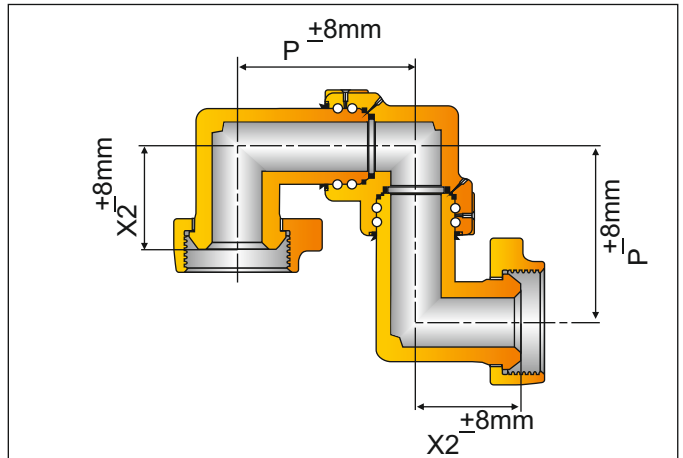

SHORT SWEEP SWIVEL JOINT (BASIC DIMENSIONS) STYLE-70

STYLE - 70 SHORT SWEEP SWIVEL JOINT

END CONNECTION = LP THREAD

MODEL:- PSSSJ - 70T

SIZE	P (MM)	P (INCH)	R (MM)	R (INCH)	WT. (LBSF)	WT. (KGF)
1"	108	4.25	70	2.75	10.0	4.4
1 1/2"	110	4.33	90	3.54	15.4	7.0
2"	152	5.98	110	4.33	35.0	15.85
2 1/2"	195	7.67	130	5.11	48.5	22.0
3"	202	7.95	110	4.33	73.0	33.0
4"	260	10.23	130	5.11	116.0	52.5

STYLE - 70 SHORT SWEEP SWIVEL JOINT

END CONNECTION = UNION (M X M) FIG.602/1002/1502

MODEL:- PSSSJ - 70MM

SIZE	P (MM)	P (INCH)	X2 (MM)	X2 (INCH)	WT. (LBSF)	WT. (KGF)
1"	108	4.25	118	4.65	14.0	6.3
1 1/2"	110	4.33	121	4.75	20.3	9.2
2"	152	5.98	150	5.90	43.0	19.5
2 1/2"	195	7.67	182	7.16	63.5	28.8
3"	202	7.95	220	8.66	106.0	48.0
4"	260	10.23	252	9.92	158.0	71.7

STYLE - 70 SHORT SWEEP SWIVEL JOINT

END CONNECTION = UNION (F X F) FIG.602/1002/1502

MODEL:- PSSSJ - 70FF

SIZE	P (MM)	P (INCH)	X2 (MM)	X2 (INCH)	WT. (LBSF)	WT. (KGF)
1"	108	4.25	118	4.65	6.94	3.15
1 1/2"	110	4.33	121	4.75	21.60	9.80
2"	152	5.98	150	5.90	50.26	22.8
2 1/2"	195	7.67	182	7.16	66.13	30.0
3"	202	7.95	220	8.66	104.7	47.5
4"	260	10.23	252	9.92	160.5	72.8

STYLE - 70 SHORT SWEEP SWIVEL JOINT

END CONNECTION = UNION (M X F) FIG.602/1002/1502

MODEL:- PSSSJ - 70MF

SIZE	P (MM)	P (INCH)	X2 (MM)	X2 (INCH)	WT. (LBSF)	WT. (KGF)
1"	108	4.25	118	4.65	15.0	6.8
1 1/2"	110	4.33	121	4.75	23.0	10.4
2"	152	5.98	150	5.90	58.0	26.2
2 1/2"	195	7.67	182	7.16	71.0	32.2
3"	202	7.95	220	8.66	103.0	46.7
4"	260	10.23	252	9.92	163.0	74.0