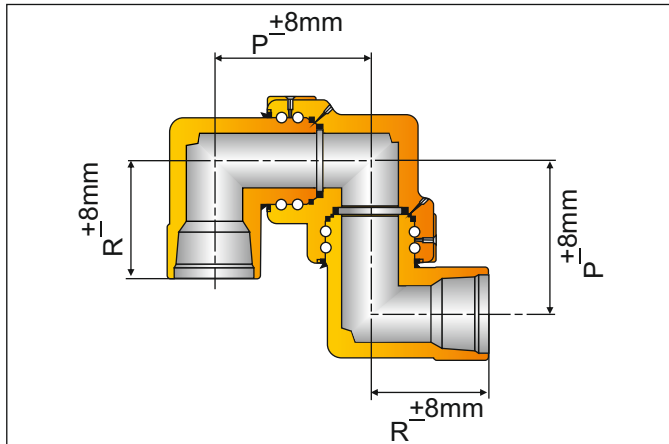

SHORT SWEEP SWIVEL JOINT (BASIC DIMENSIONS) STYLE-70

STYLE - 70 SHORT SWEEP SWIVEL JOINT

END CONNECTION = LP THREAD

MODEL:- PSSSJ - 70T

SIZE	P (MM)	P (INCH)	R (MM)	R (INCH)	WT. (LBSF)	WT. (KGF)
1"	108	4.25	70	2.75	10.0	4.4
1 1/2"	110	4.33	90	3.54	15.4	7.0
2"	152	5.98	110	4.33	35.0	15.85
2 1/2"	195	7.67	130	5.11	48.5	22.0
3"	202	7.95	110	4.33	73.0	33.0
4"	260	10.23	130	5.11	116.0	52.5

STYLE - 70 SHORT SWEEP SWIVEL JOINT

END CONNECTION = UNION (M X M) FIG.602/1002/1502

MODEL:- PSSSJ - 70MM

SIZE	P (MM)	P (INCH)	X2 (MM)	X2 (INCH)	WT. (LBSF)	WT. (KGF)
1"	108	4.25	118	4.65	14.0	6.3
1 1/2"	110	4.33	121	4.75	20.3	9.2
2"	152	5.98	150	5.90	43.0	19.5
2 1/2"	195	7.67	182	7.16	63.5	28.8
3"	202	7.95	220	8.66	106.0	48.0
4"	260	10.23	252	9.92	158.0	71.7

STYLE - 70 SHORT SWEEP SWIVEL JOINT

END CONNECTION = UNION (F X F) FIG.602/1002/1502

MODEL:- PSSSJ - 70FF

SIZE	P (MM)	P (INCH)	X2 (MM)	X2 (INCH)	WT. (LBSF)	WT. (KGF)
1"	108	4.25	118	4.65	6.94	3.15
1 1/2"	110	4.33	121	4.75	21.60	9.80
2"	152	5.98	150	5.90	50.26	22.8
2 1/2"	195	7.67	182	7.16	66.13	30.0
3"	202	7.95	220	8.66	104.7	47.5
4"	260	10.23	252	9.92	160.5	72.8

STYLE - 70 SHORT SWEEP SWIVEL JOINT

END CONNECTION = UNION (M X F) FIG.602/1002/1502

MODEL:- PSSSJ - 70MF

SIZE	P (MM)	P (INCH)	X2 (MM)	X2 (INCH)	WT. (LBSF)	WT. (KGF)
1"	108	4.25	118	4.65	15.0	6.8
1 1/2"	110	4.33	121	4.75	23.0	10.4
2"	152	5.98	150	5.90	58.0	26.2
2 1/2"	195	7.67	182	7.16	71.0	32.2
3"	202	7.95	220	8.66	103.0	46.7
4"	260	10.23	252	9.92	163.0	74.0