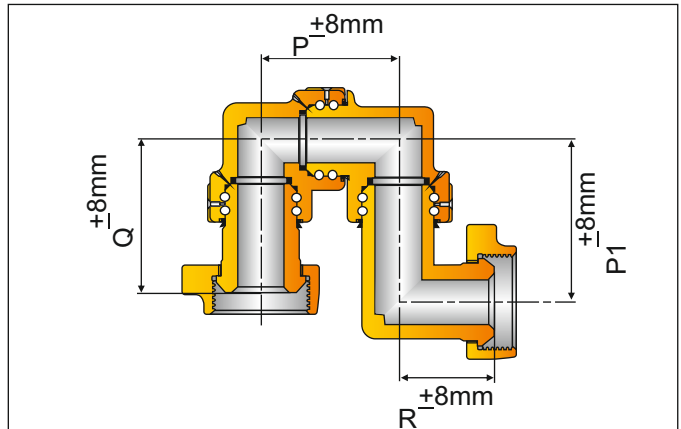

SHORT SWEEP SWIVEL JOINT (BASIC DIMENSIONS) STYLE-80

STYLE - 80 SHORT SWEEP SWIVEL JOINT

END CONNECTION = LP THREAD

MODEL:- PSSSJ - 80T

SIZE	P (MM)	P (INCH)	Q (MM)	Q (INCH)	R (MM)	R (INCH)	P1 (MM)	P1 (INCH)	WT. (LBSF)	WT. (KGF)
1"	108	4.25	118	4.65	70	2.75	108	4.25	9.0	4.0
1 1/2"	110	4.33	121	4.75	90	3.54	125	4.92	13.2	6.0
2"	152	5.98	150	5.90	110	4.33	167	6.57	29.0	13.0
2 1/2"	195	7.67	182	7.16	130	5.11	239	9.40	40.5	18.0
3"	202	7.95	220	8.66	110	4.33	221	8.70	66.0	30.0
4"	260	10.23	252	9.92	130	5.11	283	11.14	98.0	44.4

STYLE - 80 SHORT SWEEP SWIVEL JOINT

END CONNECTION = UNION (M X M) FIG.602/1002/1502

MODEL:- PSSSJ - 80MM

SIZE	P (MM)	P (INCH)	Q (MM)	Q (INCH)	R (MM)	R (INCH)	P1 (MM)	P1 (INCH)	WT. (LBSF)	WT. (KGF)
1"	108	4.25	118	4.65	118	4.65	108	4.25	18.0	8.0
1 1/2"	110	4.33	121	4.75	121	4.75	125	4.92	26.4	12.0
2"	152	5.98	150	5.90	150	5.90	167	6.57	60.6	27.5
2 1/2"	195	7.67	182	7.16	182	7.16	239	9.40	79.3	36.0
3"	202	7.95	220	8.66	220	8.66	221	8.70	130.0	59.0
4"	260	10.23	252	9.92	252	9.92	283	11.14	189.0	86.0

STYLE - 80 SHORT SWEEP SWIVEL JOINT

END CONNECTION = UNION (F X F) FIG.602/1002/1502

MODEL:- PSSSJ - 80FF

SIZE	P (MM)	P (INCH)	Q (MM)	Q (INCH)	R (MM)	R (INCH)	P1 (MM)	P1 (INCH)	WT. (LBSF)	WT. (KGF)
1"	108	4.25	118	4.65	118	4.65	108	4.25	16.3	7.4
1 1/2"	110	4.33	121	4.75	121	4.75	125	4.92	21.1	9.6
2"	152	5.98	150	5.90	150	5.90	167	6.57	45.2	20.5
2 1/2"	195	7.67	182	7.16	182	7.16	239	9.40	70.8	32.1
3"	202	7.95	220	8.66	220	8.66	221	8.70	114.6	52.0
4"	260	10.23	252	9.92	252	9.92	283	11.14	172.0	78.0