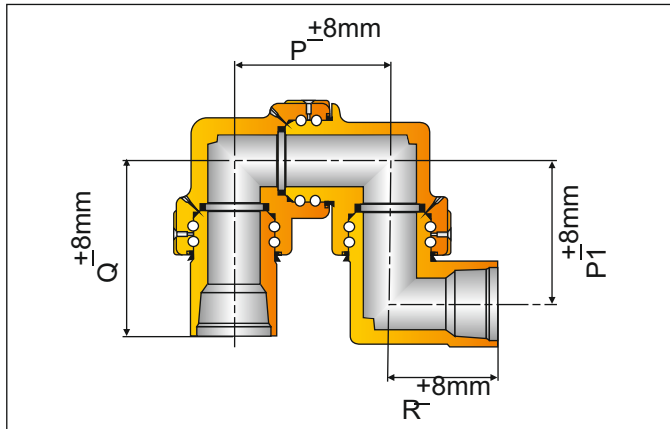

SHORT SWEEP SWIVEL JOINT (BASIC DIMENSIONS) STYLE-80

STYLE - 80 SHORT SWEEP SWIVEL JOINT

END CONNECTION = LP THREAD

MODEL:- PSSSJ - 80T

SIZE	P (MM)	P (INCH)	Q (MM)	Q (INCH)	R (MM)	R (INCH)	P1 (MM)	P1 (INCH)	WT. (LBSF)	WT. (KGF)
1"	108	4.25	118	4.65	70	2.75	108	4.25	9.0	4.0
1 1/2"	110	4.33	121	4.75	90	3.54	125	4.92	13.2	6.0
2"	152	5.98	150	5.90	110	4.33	167	6.57	29.0	13.0
2 1/2"	195	7.67	182	7.16	130	5.11	239	9.40	40.5	18.0
3"	202	7.95	220	8.66	110	4.33	221	8.70	66.0	30.0
4"	260	10.23	252	9.92	130	5.11	283	11.14	98.0	44.4

STYLE - 80 SHORT SWEEP SWIVEL JOINT

END CONNECTION = UNION (M X M) FIG.602/1002/1502

MODEL:- PSSSJ - 80MM

SIZE	P (MM)	P (INCH)	Q (MM)	Q (INCH)	R (MM)	R (INCH)	P1 (MM)	P1 (INCH)	WT. (LBSF)	WT. (KGF)
1"	108	4.25	118	4.65	118	4.65	108	4.25	18.0	8.0
1 1/2"	110	4.33	121	4.75	121	4.75	125	4.92	26.4	12.0
2"	152	5.98	150	5.90	150	5.90	167	6.57	60.6	27.5
2 1/2"	195	7.67	182	7.16	182	7.16	239	9.40	79.3	36.0
3"	202	7.95	220	8.66	220	8.66	221	8.70	130.0	59.0
4"	260	10.23	252	9.92	252	9.92	283	11.14	189.0	86.0

STYLE - 80 SHORT SWEEP SWIVEL JOINT

END CONNECTION = UNION (F X F) FIG.602/1002/1502

MODEL:- PSSSJ - 80FF

SIZE	P (MM)	P (INCH)	Q (MM)	Q (INCH)	R (MM)	R (INCH)	P1 (MM)	P1 (INCH)	WT. (LBSF)	WT. (KGF)
1"	108	4.25	118	4.65	118	4.65	108	4.25	16.3	7.4
1 1/2"	110	4.33	121	4.75	121	4.75	125	4.92	21.1	9.6
2"	152	5.98	150	5.90	150	5.90	167	6.57	45.2	20.5
2 1/2"	195	7.67	182	7.16	182	7.16	239	9.40	70.8	32.1
3"	202	7.95	220	8.66	220	8.66	221	8.70	114.6	52.0
4"	260	10.23	252	9.92	252	9.92	283	11.14	172.0	78.0