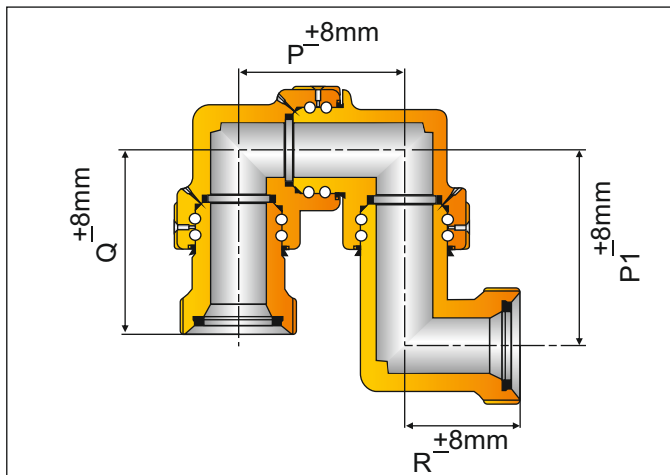

SHORT SWEEP SWIVEL JOINT (BASIC DIMENSIONS) STYLE-80

STYLE - 80 SHORT SWEEP SWIVEL JOINT

END CONNECTION = LP THREAD

MODEL:- PSSSJ - 80T

SIZE	P (MM)	P (INCH)	Q (MM)	Q (INCH)	R (MM)	R (INCH)	P1 (MM)	P1 (INCH)	WT. (LBSF)	WT. (KGF)
1"	108	4.25	118	4.65	70	2.75	108	4.25	9.0	4.0
1 1/2"	110	4.33	121	4.75	90	3.54	125	4.92	13.2	6.0
2"	152	5.98	150	5.90	110	4.33	167	6.57	29.0	13.0
2 1/2"	195	7.67	182	7.16	130	5.11	239	9.40	40.5	18.0
3"	202	7.95	220	8.66	110	4.33	221	8.70	66.0	30.0
4"	260	10.23	252	9.92	130	5.11	283	11.14	98.0	44.4

STYLE - 80 SHORT SWEEP SWIVEL JOINT

END CONNECTION = UNION (M X M) FIG.602/1002/1502

MODEL:- PSSSJ - 80MM

SIZE	P (MM)	P (INCH)	Q (MM)	Q (INCH)	R (MM)	R (INCH)	P1 (MM)	P1 (INCH)	WT. (LBSF)	WT. (KGF)
1"	108	4.25	118	4.65	118	4.65	108	4.25	18.0	8.0
1 1/2"	110	4.33	121	4.75	121	4.75	125	4.92	26.4	12.0
2"	152	5.98	150	5.90	150	5.90	167	6.57	60.6	27.5
2 1/2"	195	7.67	182	7.16	182	7.16	239	9.40	79.3	36.0
3"	202	7.95	220	8.66	220	8.66	221	8.70	130.0	59.0
4"	260	10.23	252	9.92	252	9.92	283	11.14	189.0	86.0

STYLE - 80 SHORT SWEEP SWIVEL JOINT

END CONNECTION = UNION (F X F) FIG.602/1002/1502

MODEL:- PSSSJ - 80FF

SIZE	P (MM)	P (INCH)	Q (MM)	Q (INCH)	R (MM)	R (INCH)	P1 (MM)	P1 (INCH)	WT. (LBSF)	WT. (KGF)
1"	108	4.25	118	4.65	118	4.65	108	4.25	16.3	7.4
1 1/2"	110	4.33	121	4.75	121	4.75	125	4.92	21.1	9.6
2"	152	5.98	150	5.90	150	5.90	167	6.57	45.2	20.5
2 1/2"	195	7.67	182	7.16	182	7.16	239	9.40	70.8	32.1
3"	202	7.95	220	8.66	220	8.66	221	8.70	114.6	52.0
4"	260	10.23	252	9.92	252	9.92	283	11.14	172.0	78.0