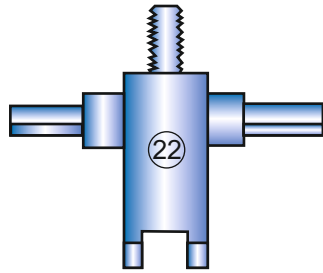

1.71" OD "SHORTY" SETTING TOOL

**Bleeder Wrench
WST-2125-146**

**Bleeder Valve Assy.
WST-2125-142**