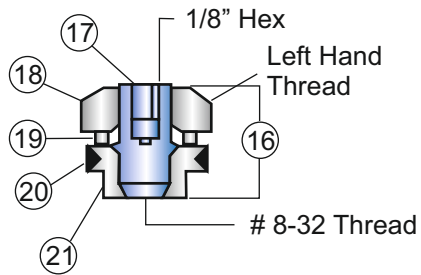

1.71" OD "SHORTY" SETTING TOOL

**Bleeder Wrench
WST-2125-146**

**Bleeder Valve Assy.
WST-2125-142**