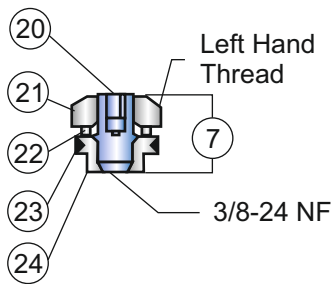

3-5/8" OD "BP" SETTING TOOL

Bleeder Valve Assy.
WST-5125-142

Bleeder Wrench
WST-5125-146